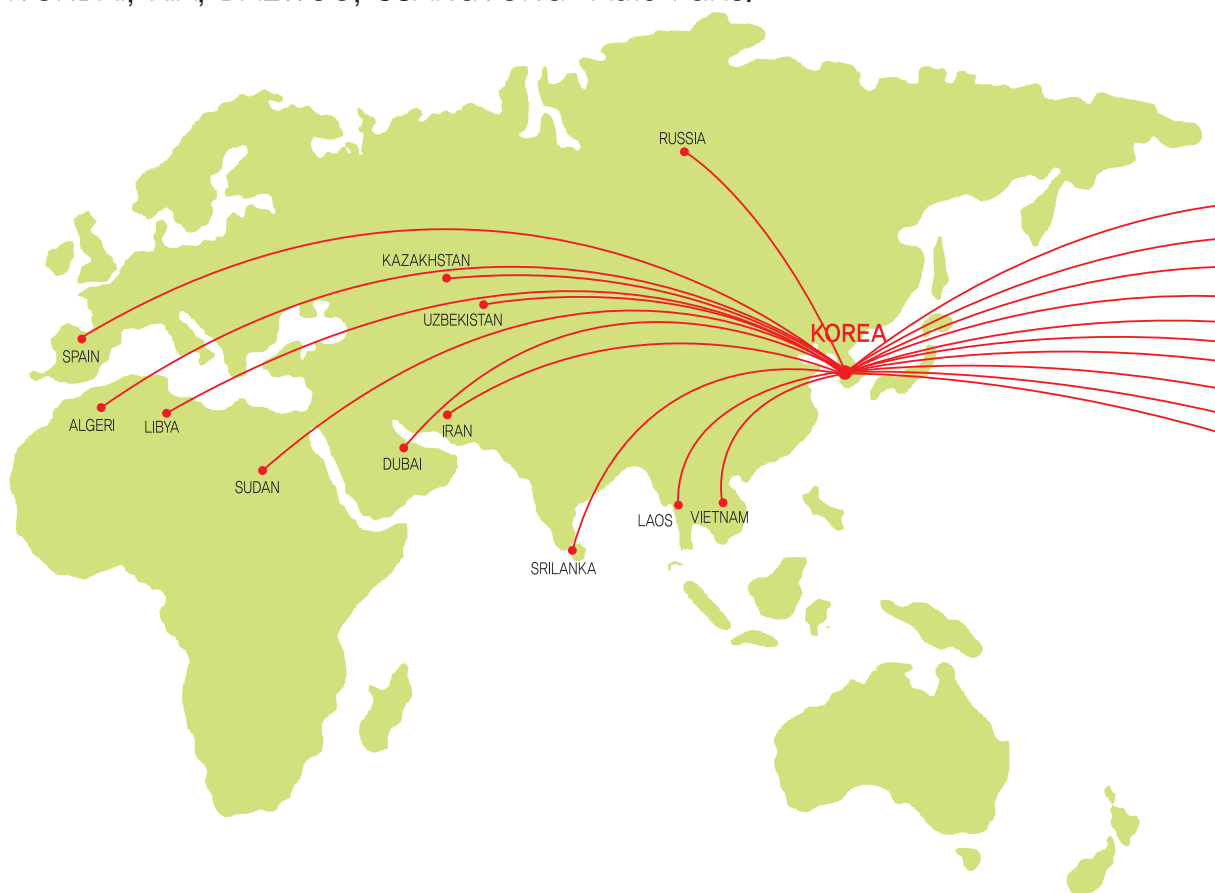

Auto Spare Parts (Genuine, Oem & Non Genuine)

Automotive Spare Parts Business, Introduction

All that HYUNDAI, KIA, DAEWOO, SSANGYONG Auto Parts Original Genuine, Oem & Non Genuine Parts.
Full Stocks of HYUNDAI, KIA, DAEWOO, SSANGYONG Auto Parts.